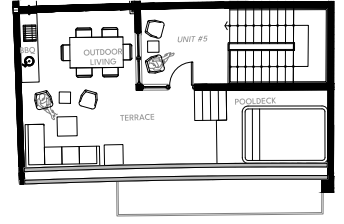

# UNIT 04

CONDITIONED  
 AREAD  
 1.535 sqft

LA LINDA  
 MIAMI BEACH

- CALAIS DRIVE -

GROUND LVL

FIRST LVL

2ND LVL

ROOFTOP LVL