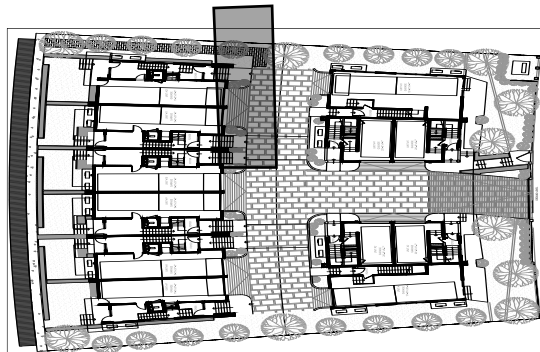

**SECOND LEVEL**

Master Room  
Bedroom 2  
Bathroom

**THIRD LEVEL**

Living Room  
Dinning Room  
Kitchen  
Powder Room  
Terrace

**ROOFTOP LEVEL**

High View  
Waterfront  
Outdoor Area  
Pool

**UNIT 09**

CONDITIONED  
AREAD  
2.471 sqft