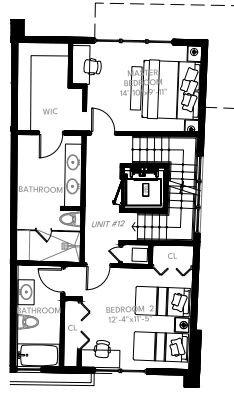

GROUND LEVEL
Two Car Garage
Storage
Foyer
Elevator
Private Garden

FIRST LEVEL
Family Room
Bedroom 3
Bedroom 4
Bathroom
Laundry
Terrace

SECOND LEVEL
Master Room
Bedroom 2
Bathroom

THIRD LEVEL
Living Room
Dining Room
Kitchen
Powder Room
Terrace

ROOFTOP LEVEL
High View Waterfront
Outdoor Area
Pool