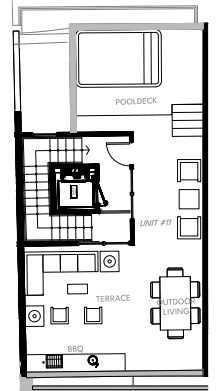

# UNIT 10

CONDITIONED  
 AREAD  
 2.471 sqft

LA LINDA  
 MIAMI BEACH

- CALAIS DRIVE -

**GROUND LEVEL**  
 Two Car Garage  
 Storage  
 Foyer  
 Elevator  
 Private Garden

**FIRST LEVEL**  
 Family Room  
 Bedroom 3  
 Bedroom 4  
 Bathroom  
 Laundry  
 Terrace