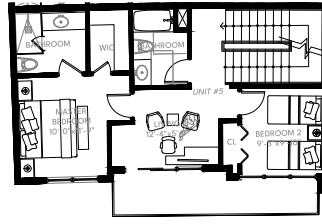

# UNIT 04

CONDITIONED  
 AREAD  
 1.535 sqft

LA LINDA  
 MIAMI BEACH

- CALAIS DRIVE -

GROUND LVL

FIRST LVL

2ND LVL

ROOFTOP LVL