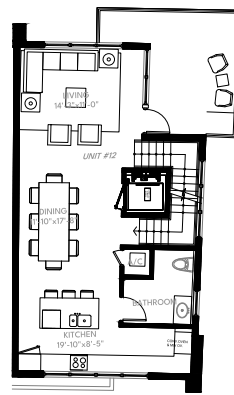

GROUND LEVEL
Two Car Garage
Storage
Foyer
Elevator
Private Garden

FIRST LEVEL
Family Room
Bedroom 3
Bedroom 4
Bathroom
Laundry
Terrace

SECOND LEVEL
Master Room
Bedroom 2
Bathroom

THIRD LEVEL
Living Room
Dining Room
Kitchen
Powder Room
Terrace

ROOFTOP LEVEL
High View Waterfront
Outdoor Area
Pool