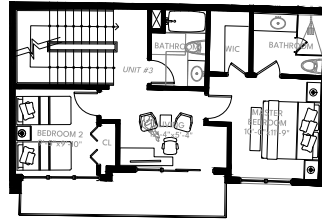

# UNIT 02

CONDITIONED  
 AREAD  
 1.535 sqft

LA LINDA  
 MIAMI BEACH

- CALAIS DRIVE -

GROUND LVL

**GROUND LEVEL**  
 One Car  
 Garage  
 Foyer

FST LVL

**FIRST LEVEL**  
 Living Room  
 Kitchen  
 Dining Room  
 Powder Room