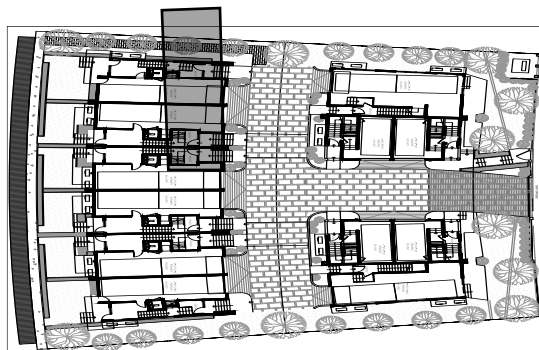

UNIT 08

CONDITIONED
AREAD
2.471 sqft

LA LINDA
MIAMI BEACH

- CALAIS DRIVE -