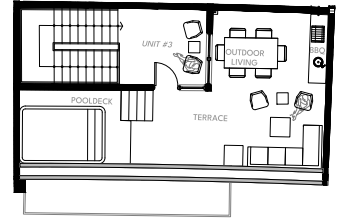

ROOFTOP LVL

ROOFTOP LEVEL
High View
Outdoor Area
Pool