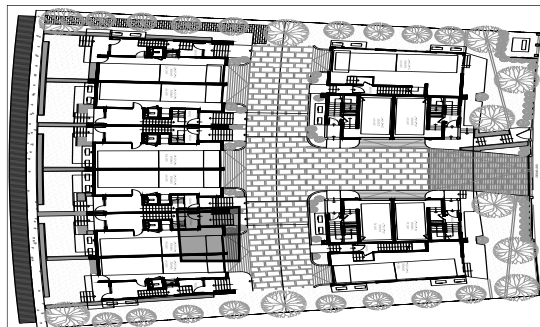

# UNIT 02

CONDITIONED  
 AREAD  
 1.535 sqft

LA LINDA  
 MIAMI BEACH

- CALAIS DRIVE -

GROUND LVL

**GROUND LEVEL**  
 One Car  
 Garage  
 Foyer

FST LVL

**FIRST LEVEL**  
 Living Room  
 Kitchen  
 Dining Room  
 Powder Room