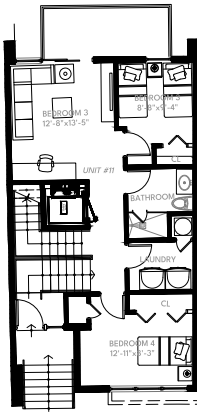

# UNIT 10

CONDITIONED  
 AREAD  
 2.471 sqft

LA LINDA  
 MIAMI BEACH

- CALAIS DRIVE -

**GROUND LEVEL**  
 Two Car Garage  
 Storage  
 Foyer  
 Elevator  
 Private Garden

**FIRST LEVEL**  
 Family Room  
 Bedroom 3  
 Bedroom 4  
 Bathroom  
 Laundry  
 Terrace