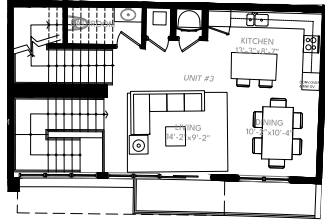

# UNIT 02

CONDITIONED  
 AREAD  
 1.535 sqft

LA LINDA  
 MIAMI BEACH

- CALAIS DRIVE -

GROUND LVL

**GROUND LEVEL**  
 One Car  
 Garage  
 Foyer

FST LVL

**FIRST LEVEL**  
 Living Room  
 Kitchen  
 Dining Room  
 Powder Room