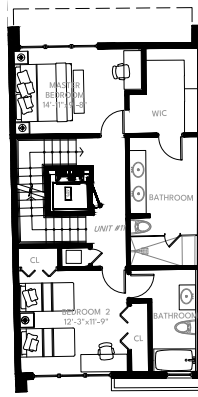

# UNIT 10

CONDITIONED  
 AREAD  
 2.471 sqft

LA LINDA  
 MIAMI BEACH

- CALAIS DRIVE -

**GROUND LEVEL**  
 Two Car Garage  
 Storage  
 Foyer  
 Elevator  
 Private Garden

**FIRST LEVEL**  
 Family Room  
 Bedroom 3  
 Bedroom 4  
 Bathroom  
 Laundry  
 Terrace