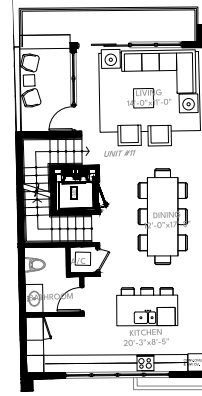

# UNIT 10

CONDITIONED  
 AREAD  
 2.471 sqft

LA LINDA  
 MIAMI BEACH

- CALAIS DRIVE -

**GROUND LEVEL**  
 Two Car Garage  
 Storage  
 Foyer  
 Elevator  
 Private Garden

**FIRST LEVEL**  
 Family Room  
 Bedroom 3  
 Bedroom 4  
 Bathroom  
 Laundry  
 Terrace