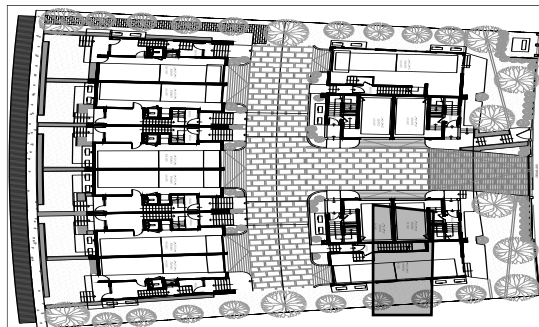

UNIT 06

CONDITIONED
AREAD
1.847 sqft

LA LINDA
MIAMI BEACH

- CALAIS DRIVE -