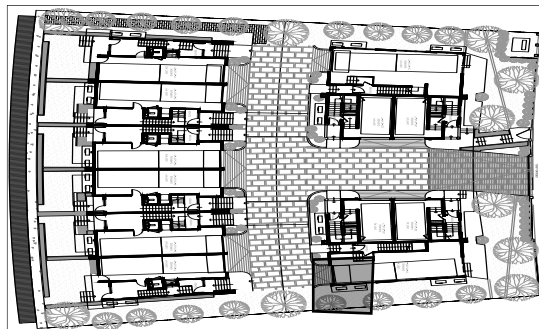

# UNIT 05

CONDITIONED  
 AREAD  
 1.535 sqft

LA LINDA  
 MIAMI BEACH

- CALAIS DRIVE -

**GROUND LEVEL**  
Two Car Garage  
Storage  
Foyer

**FIRST LEVEL**  
Living Room  
Kitchen  
Dinning Room  
Powder Room  
Desk