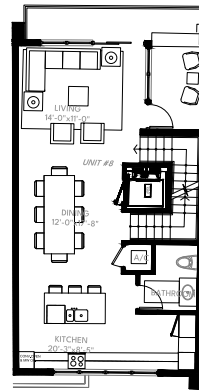

# UNIT 07

CONDITIONED  
 AREAD  
 2.350 sqft

LA LINDA  
 MIAMI BEACH

- CALAIS DRIVE -

**GROUND LEVEL**  
 Two Car Garage  
 Storage  
 Foyer  
 Elevator  
 Private Garden

**FIRST LEVEL**  
 Family Room  
 Bedroom 3  
 Bedroom 4  
 Bathroom  
 Laundry  
 Terrace