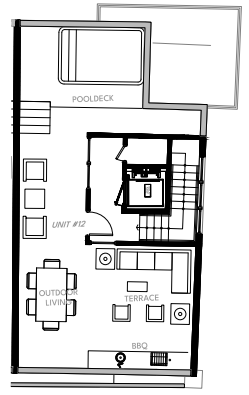

# UNIT 11

CONDITIONED  
 AREAD  
 2.491 sqft

LA LINDA  
 MIAMI BEACH

- CALAIS DRIVE -

**GROUND LEVEL**  
 Two Car Garage  
 Storage  
 Foyer  
 Elevator  
 Private Garden

**FIRST LEVEL**  
 Family Room  
 Bedroom 3  
 Bedroom 4  
 Bathroom  
 Laundry  
 Terrace