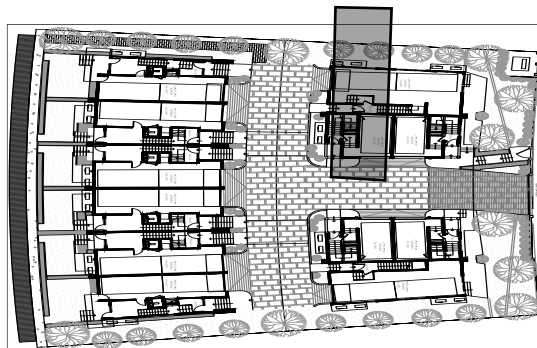

UNIT 11

CONDITIONED
AREAD
2.491 sqft

LA LINDA
MIAMI BEACH

- CALAIS DRIVE -