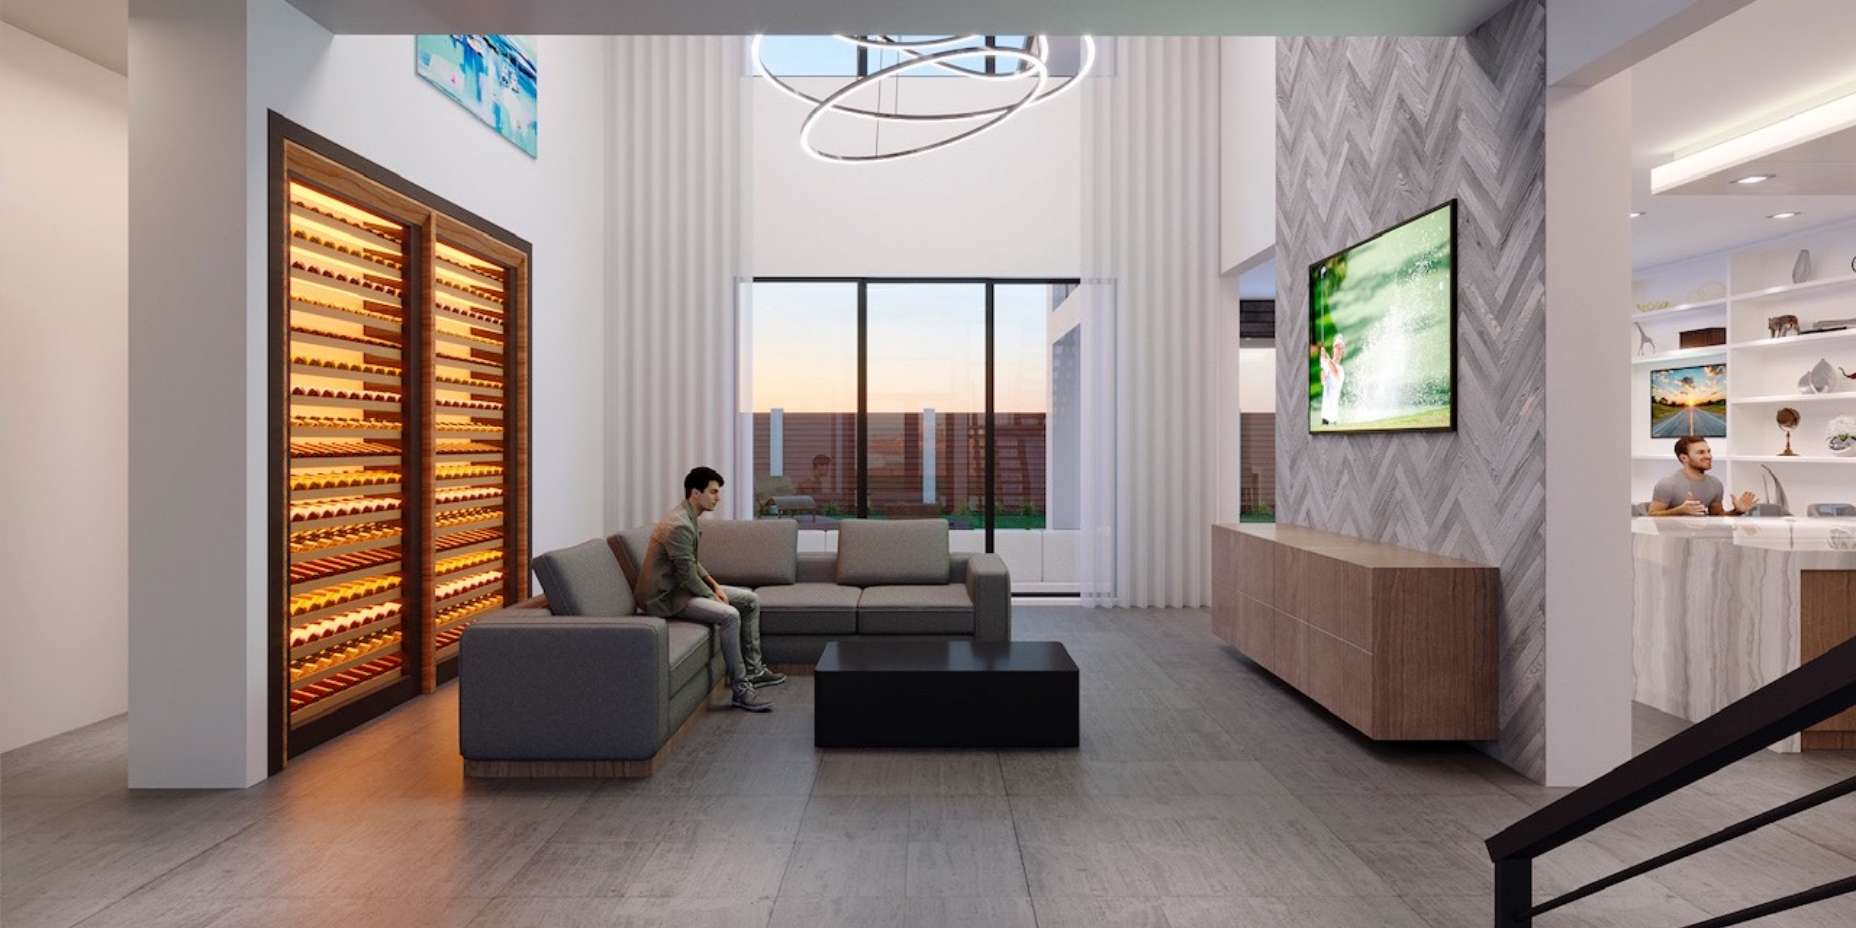

**TOTAL  
AREA: 2.922 sf**

2730  
SOUTHWEST 17  
- COCONUT GROVE -